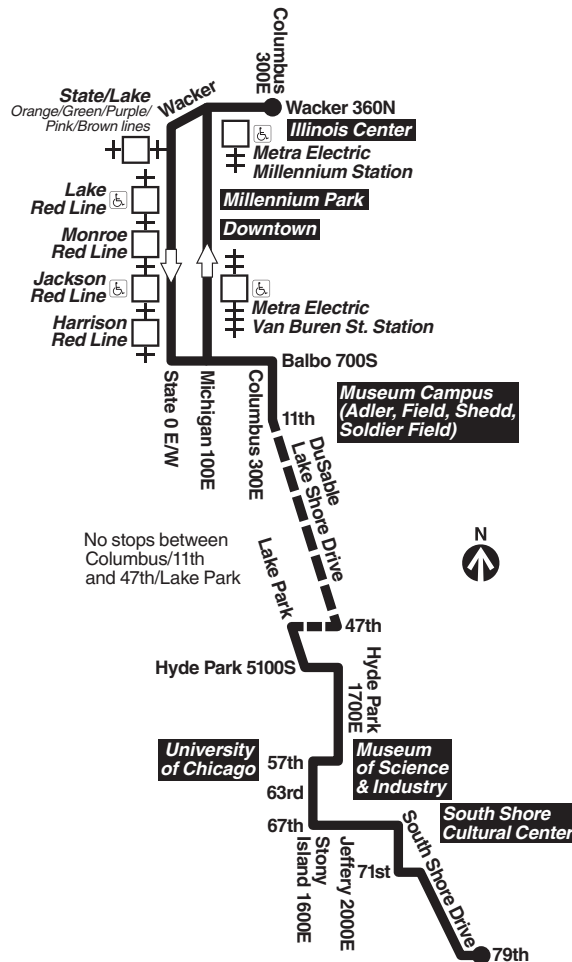

Federal law requires priority seating be designated for seniors and people with disabilities. **Please stand up** and yield these seats when needed for qualifying riders or when asked.

Schedules and other info in this timetable are subject to change. CTA does not assume responsibility for errors in timetables nor for inconvenience or damage resulting from delays.

Pay close attention to destination signs and announcements when boarding: added service may sometimes be provided over portions of this or any bus route and some trips can end before the furthest terminal on a line depending on service needs or time of day.

Bicycle racks are installed on the front of all CTA buses and are allowed on CTA trains during certain hours. See our Bike & Ride brochure or webpage for help on how to use racks and more.

Know before you go: Get alerts from us by text or e-mail about planned service changes every week or instant alerts for unplanned reroutes and disruptions. Sign up for CTA Updates today at transitchicago.com/updates.

For more travel information, use the Ventra app or call the RTA Travel Information Center at 312-836-7000. *Para obtener mayor información, en Español, llame al Centro de Información a 312-836-7000.*

Chicago Transit Authority

6 Jackson Park Express

Effective Dec. 22, 2024

All CTA buses are accessible

transitchicago.com/bus/6

Monday thru Friday

Northbound

LV 79th/ South Shore	67th/ Stony Island	57th/ Stony Island	Lake Park/ 47th	Columbus/ 11th	AR Wacker/ Columbus
4:00a	4:13a	4:18a	4:26a	4:34a	4:47a
4:18	4:31	4:36	4:44	4:52	5:05
4:34	4:47	4:52	5:01	5:08	5:21
4:49	5:02	5:07	5:16	5:23	5:36
5:04	5:17	5:22	5:31	5:38	5:51
5:19	5:32	5:37	5:46	5:53	6:06
5:32	5:46	5:51	5:59	6:07	6:20
5:43	5:57	6:02	6:11	6:19	6:32
5:53	6:08	6:14	6:23	6:32	6:46
6:05	6:20	6:26	6:35	6:44	6:58
6:17	6:32	6:38	6:47	6:56	7:10
6:28	6:43	6:49	6:58	7:07	7:21
6:37	6:53	6:59	7:09	7:19	7:33
6:44	7:01	7:08	7:19	7:30	7:45
6:53	7:10	7:17	7:29	7:40	7:56
7:01	7:19	7:27	7:39	7:51	8:07
7:11	7:29	7:37	7:49	8:01	8:17
7:21	7:39	7:47	7:59	8:11	8:27
7:31	7:49	7:57	8:09	8:21	8:37
7:41	7:59	8:07	8:19	8:31	8:47
7:51	8:09	8:17	8:29	8:41	8:57
8:01	8:19	8:27	8:39	8:51	9:07
8:13	8:30	8:38	8:50	9:00	9:16
8:25	8:42	8:49	9:00	9:09	9:24
8:36	8:53	9:00	9:11	9:19	9:34
8:48	9:05	9:12	9:23	9:31	9:46
9:00	9:17	9:24	9:35	9:43	9:58
9:12	9:29	9:36	9:47	9:55	10:10
9:25	9:41	9:48	9:59	10:07	10:22
9:37	9:53	10:00	10:11	10:19	10:34
9:49	10:05	10:12	10:23	10:31	10:46

then every 11 to 12 minutes until

1:58p	2:16p	2:23p	2:35p	2:43p	2:59p
2:10	2:28	2:35	2:47	2:55	3:12
2:23	2:40	2:47	2:59	3:08	3:25
2:35	2:52	2:59	3:11	3:20	3:37
2:47	3:04	3:11	3:23	3:32	3:49
2:59	3:16	3:23	3:35	3:44	4:01
3:11	3:28	3:35	3:47	3:56	4:13
3:23	3:40	3:47	3:59	4:08	4:25
3:35	3:52	3:59	4:11	4:20	4:37
3:47	4:04	4:11	4:23	4:33	4:51
3:59	4:16	4:23	4:35	4:45	5:04
4:11	4:28	4:35	4:47	4:57	5:16
4:23	4:40	4:47	4:59	5:09	5:28
4:35	4:52	4:59	5:11	5:21	5:40
4:48	5:05	5:11	5:23	5:34	5:53
5:01	5:18	5:25	5:37	5:47	6:06
5:16	5:33	5:39	5:51	6:00	6:17
5:31	5:47	5:54	6:05	6:13	6:29
5:46	6:02	6:09	6:20	6:28	6:44
6:01	6:17	6:24	6:35	6:43	6:59
6:17	6:33	6:39	6:50	6:59	7:14
6:32	6:48	6:55	7:06	7:14	7:30
6:50	7:05	7:11	7:21	7:29	7:43
7:07	7:22	7:28	7:37	7:45	7:58
7:23	7:38	7:44	7:53	8:01	8:14
7:39	7:54	8:00	8:09	8:17	8:30
7:55	8:10	8:16	8:25	8:33	8:46
8:12	8:27	8:33	8:43	8:50	9:03
8:31	8:46	8:52	9:01	9:09	9:22
8:51	9:06	9:12	9:21	9:28	9:41
9:12	9:26	9:32	9:41	9:48	10:01
9:32	9:46	9:52	10:01	10:08	10:21
9:52	10:06	10:12	10:21	10:28	10:41
10:13	10:27	10:32	10:41	10:48	11:01
10:36	10:48	10:53	11:01	11:08	11:20
10:56	11:08	11:13	11:21	11:28	11:40
11:17	11:29	11:34	11:42	11:50	12:01a
11:39	11:51	11:56	12:04a	12:11a	12:23
12:00a	12:12a	12:17a	12:25	12:33	12:44

#6 Jackson Park Express

Southbound